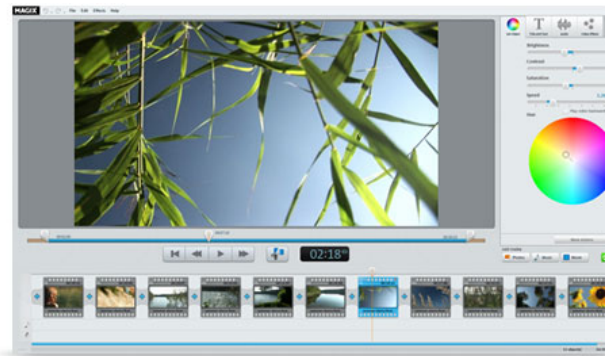

MAGIX Rescue your Videotapes! 4

More information at www.magix.com

NEW! Even faster: improved performance

Our developers were hard at work to make the new version even faster and more efficient. They were successful! MAGIX Video easy* is now even faster than its previous version. Enjoy Video easy's improved performance in many steps of the video editing process, for example, when previewing effects in real time or when loading large video projects. This way, you'll have more time to enjoy your finished videos.

NEW! Completely redesigned user interface

It doesn't just look better: To make video editing with Video easy* even easier and more intuitive, we revised the entire color scheme of the user interface and dialogs, using brighter and friendlier colors. And that's not all: We revised the program's icons, enlarged the buttons, added more fields (for example, to delete clips) and optimized the layout even more.